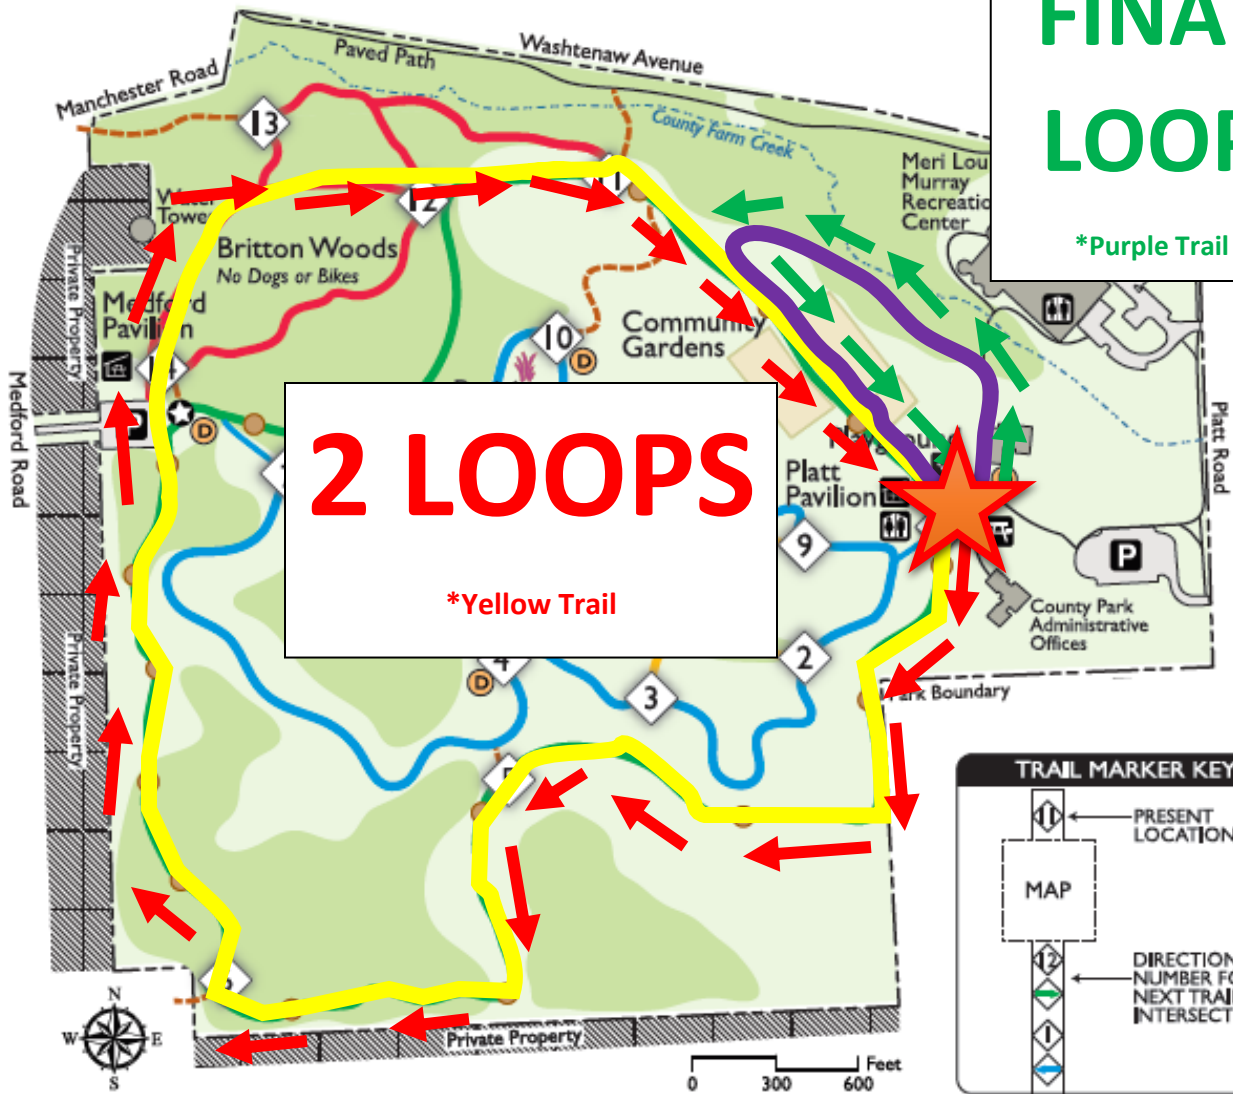

# FINAL LOOP

\*Purple Trail

# 2 LOOPS

\*Yellow Trail

- |                                     |  |                   |                 |
|-------------------------------------|--|-------------------|-----------------|
| Trail Head                          | Fitness Trail<br>1.4 mi, natural surface                           | Connector Trail   | Picnic Tables   |
| Trail Intersections                 | Fitness Station<br>18 along the Fitness trail                      | Paved Trail       | Picnic Pavilion |
| Inner Loop<br>0.6 mi, crushed stone | Nature Trail<br>0.4 mi, natural surface<br><i>No Dogs or Bikes</i> | Toilets           | Playground      |
| Outer Loop<br>1.1 mi, crushed stone |  | Dog Waste Station | Parking         |

## County Farm Park Trail Map 127 Acres