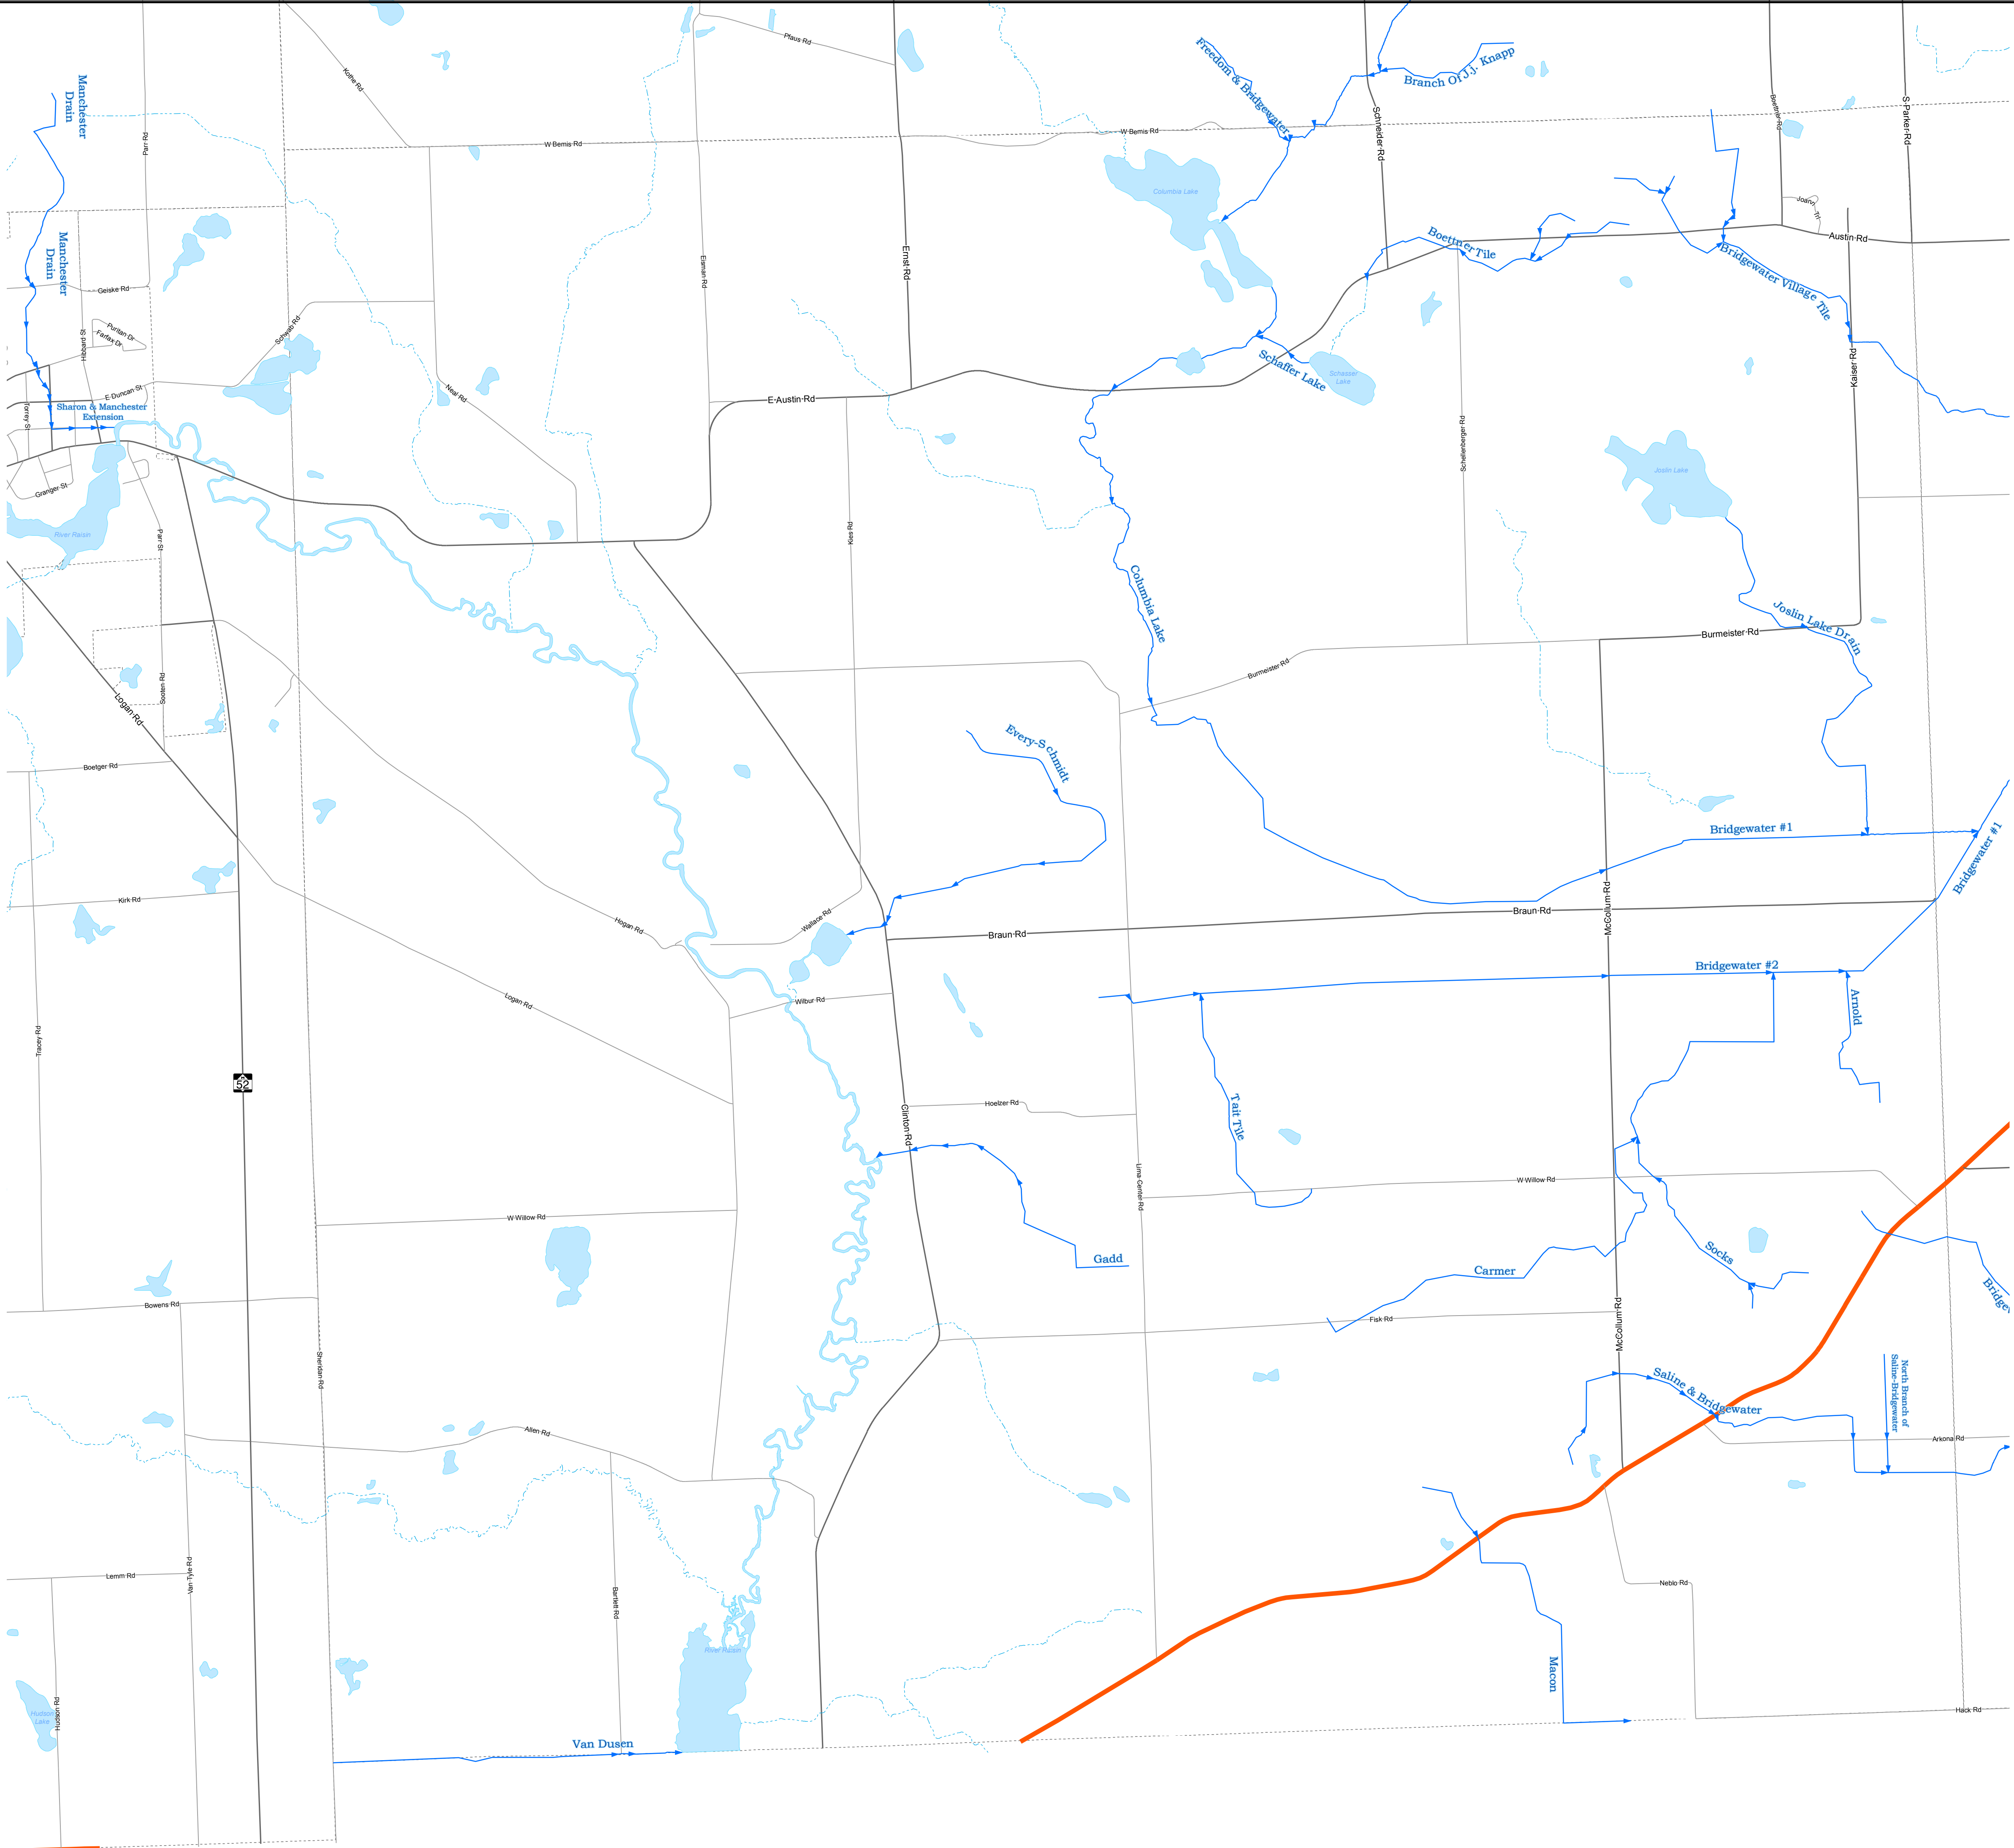

Bridgewater Township County Drain Map

Evan N. Pratt P.E.
Washtenaw County
Water Resources
Commissioner

705 N. Zeeb Rd.
 Ann Arbor, MI 48107
 Ph: 734-222-6860
 Fax: 734-222-6803
<http://drain.ewashtenaw.org>

Legend

- Lakes
- County Drain Systems
- Waters of the State