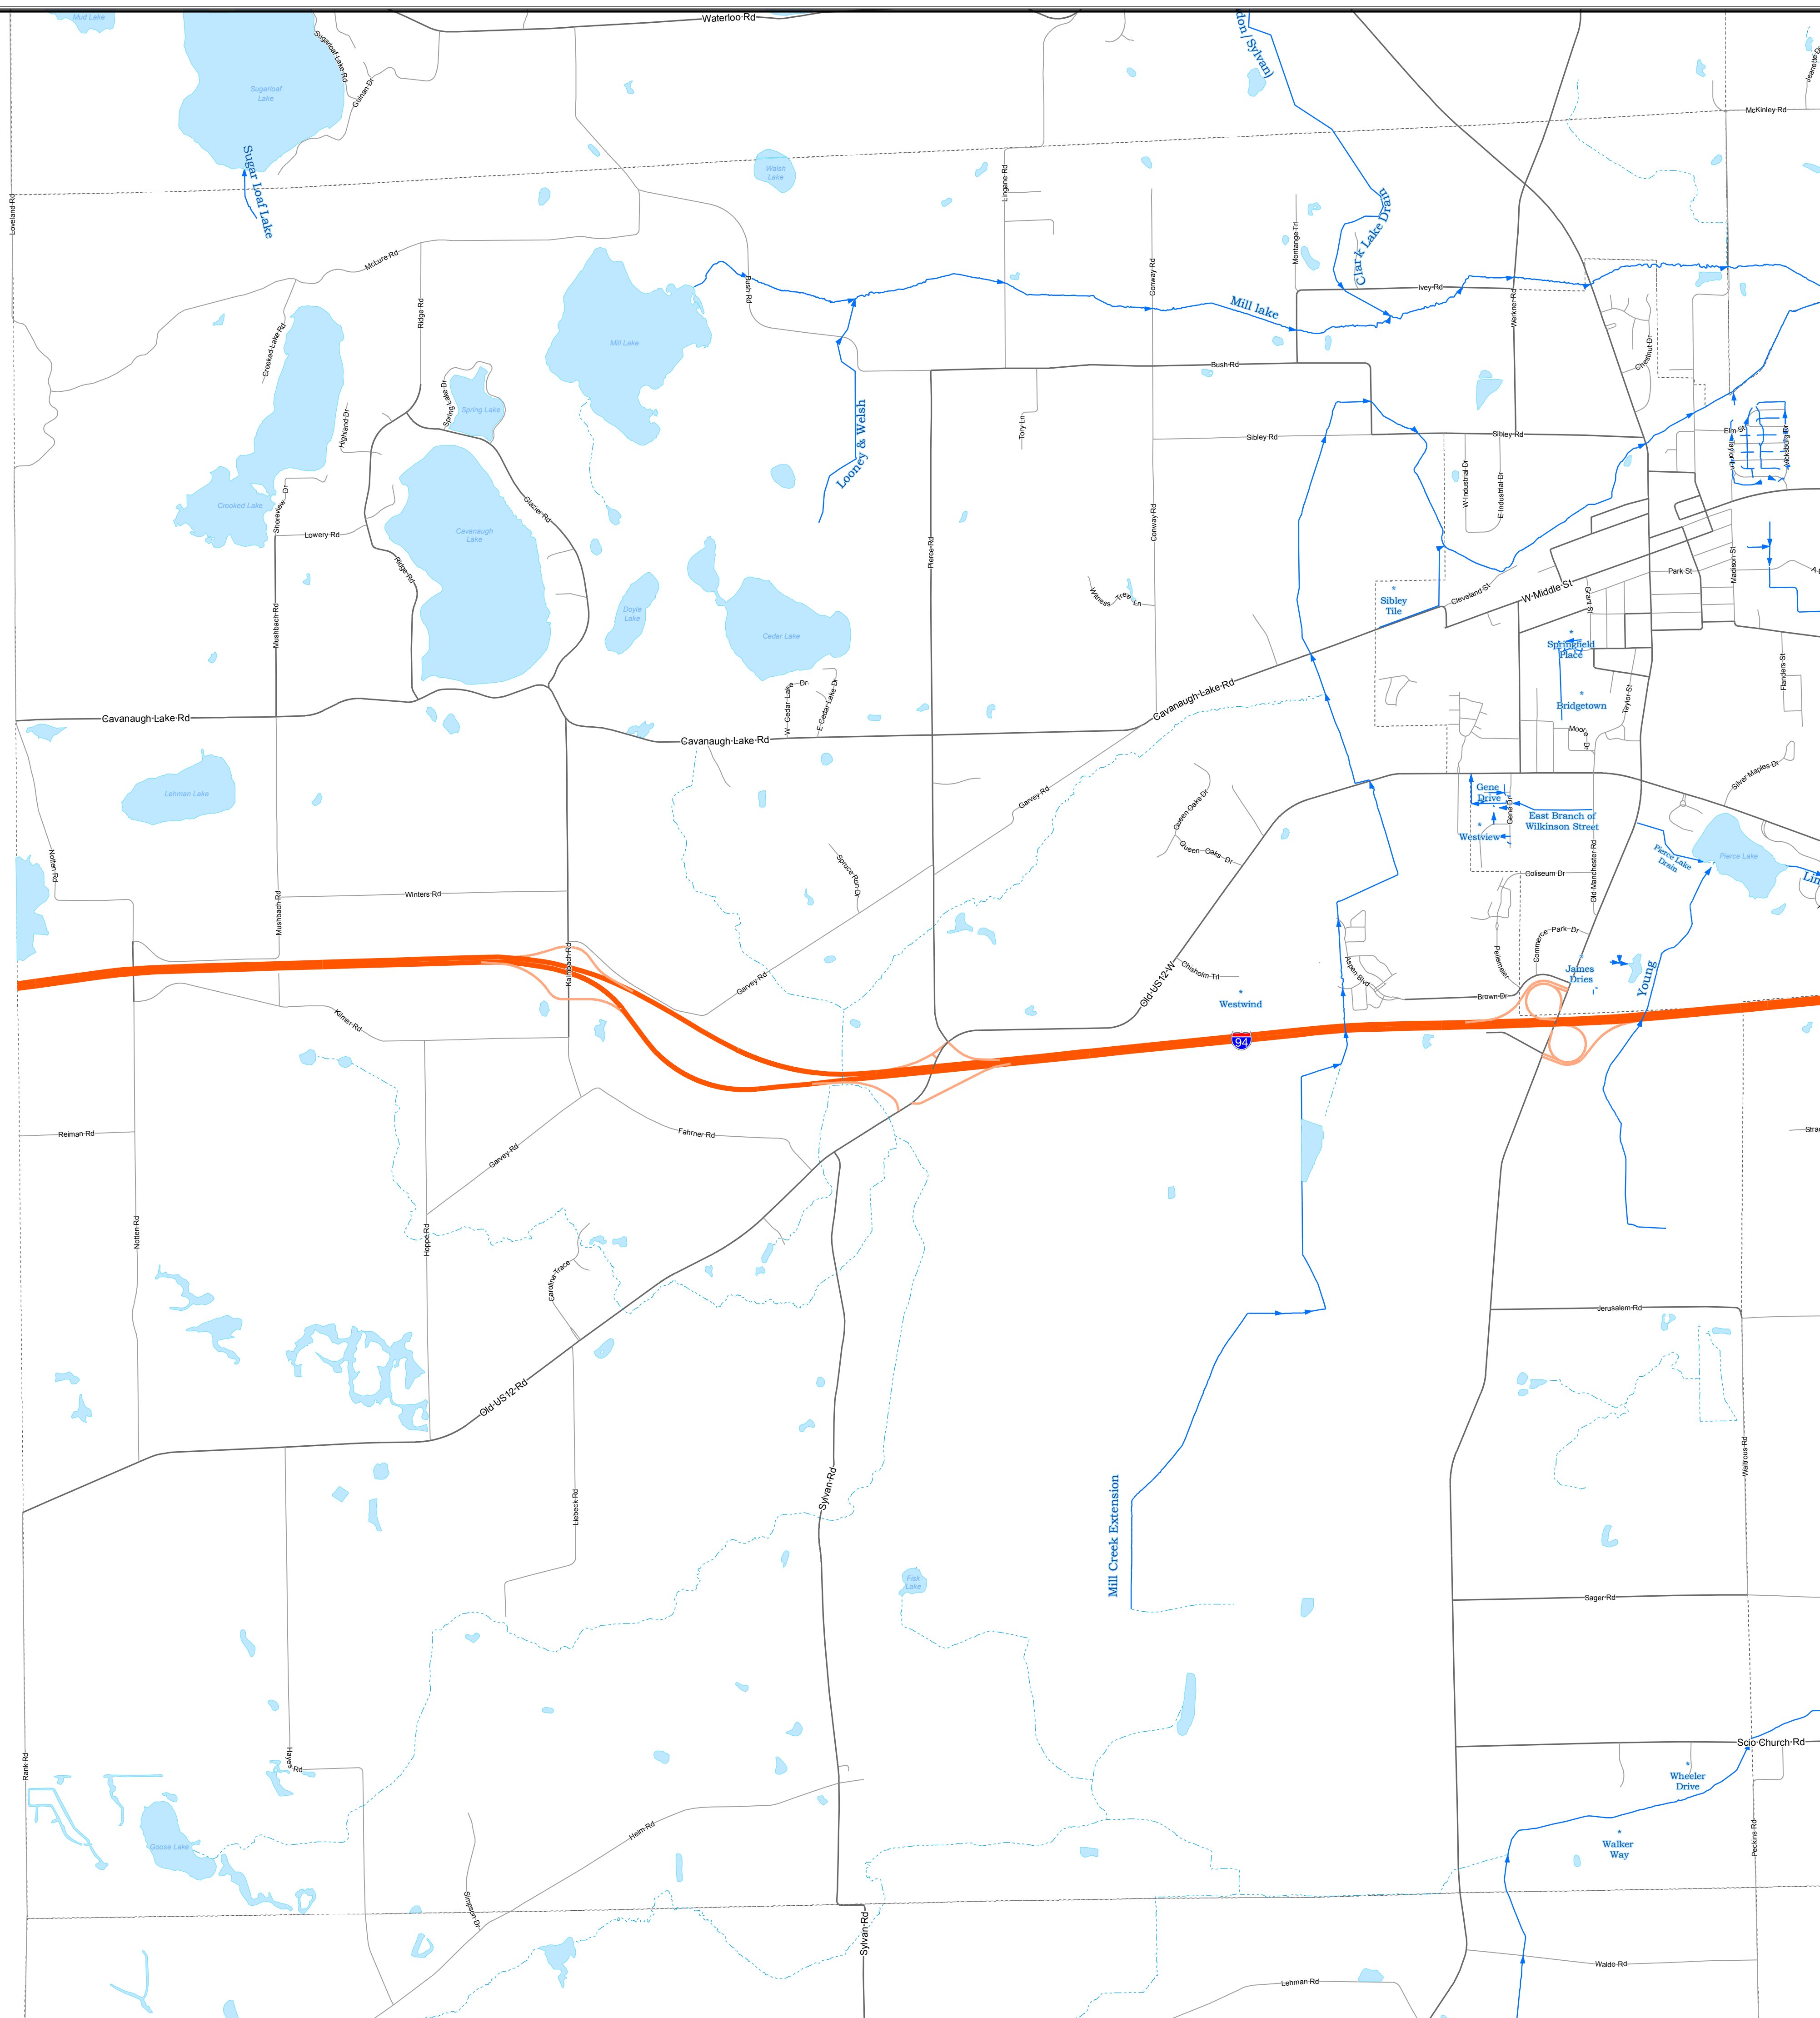

Sylvan Township County Drain Map

Evan N. Pratt P.E.
Washtenaw County
Water Resources
Commissioner

705 N. Zeeb Rd.
 Ann Arbor, MI 48107
 Ph: 734-222-6860
 Fax: 734-222-6803
<http://drain.ewashtenaw.org>

Legend

- Lakes
- County Drain Systems
- Waters of the State

Map Published On : Date: 12/8/2017